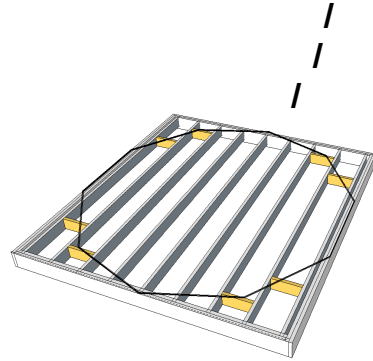

Where artisans and woodworkers meet.

Building, finishing, interior designing, landscaping and more, are all part of a living artistic process that gives meaning to ones space.

	Size, est'd cost	100 sq ft*	200 sq ft
Dome Frame**	$1,676	$2,079	
Garden Dome***	$7,500	$9,450	

Dome Frame**

Garden Dome***

*100 sf means no permit req'd!

**All Dome frames are made with 65 precision cut pieces of 2x4, colour coded for easy assembly.

***Garden Dome is for 3-season use. Add for insulation upgrade.

****Top triangle windows not included. (In development as of printing.)

Includes delivery up to 500km

Hey there DIY'ers! Visit our website, www.geostudios.ca/dome for an online instruction manual on how to assemble a GeoStudios dome!

The Wall panels