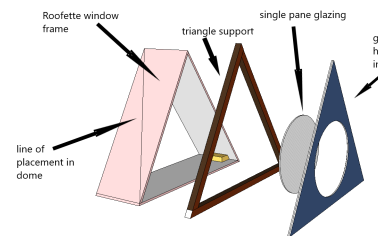

Dome Frame**

Garden Dome***

*100 sf means no permit req'd!

**All Dome frames are made with 65 precision cut pieces of 2x4, colour coded for easy assembly.

***Garden Dome is for 3-season use. Add for insulation upgrade.

The Wall panels

The Floor

HOW IT'S MADE

The "TINYDOMEHOME" as seen on airbnb

DOME FRAMES

100sf \$740
200sf \$940

The Shell

"Roofette" door

5 Top triangle windows - for nighttime views, greenhouse use, etc

"Roofette" windows- up to 4 per dome