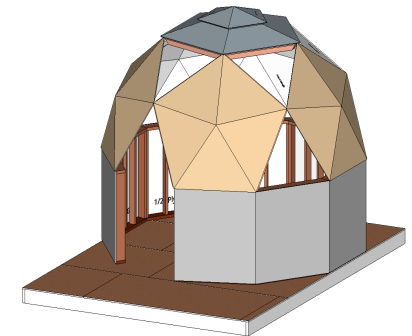

Where artisans and woodworkers meet.

Building, finishing, interior designing, landscaping and more, are all part of a living artistic process that gives meaning to ones space.

	Size, est'd cost	100 sq ft*	200 sq ft
Dome Frame**	\$1,676	\$2,079	
Garden Dome***	\$7,500	\$9,450	

Dome Frame**

Garden Dome***

*100 sf means no permit req'd!

**All Dome frames are made with 65 precision cut pieces of 2x4, colour coded for easy assembly.

***Garden Dome is for 3-season use. Add for insulation upgrade.

The Wall panels

The Floor

HOW IT'S MADE

The "TINYDOMEHOME" as seen on airbnb

DOME FRAMES

100sf \$740
200sf \$940

The Shell

"Roofette" door

5 Top triangle windows - for nighttime views, greenhouse use, etc

"Roofette" windows- up to 4 per dome